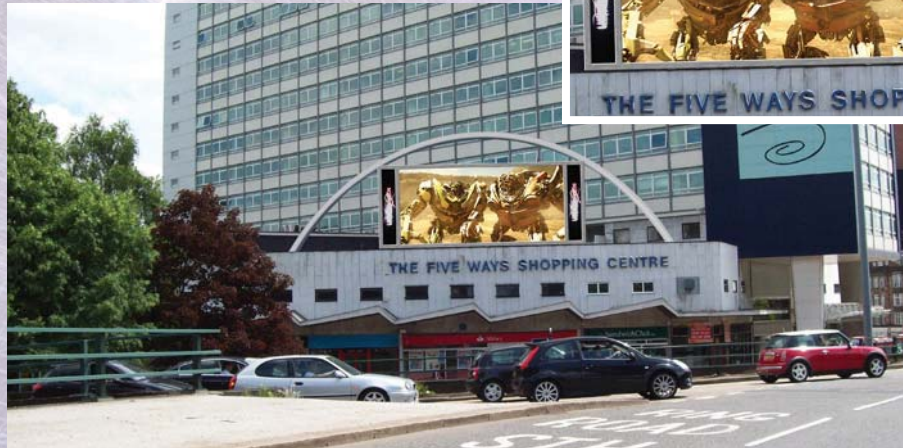

## Orion – Five Ways, Birmingham, Media Specification

This document sets out the media specifications for the Super-Novae Media digital screen – **Orion** located at Five Ways, Birmingham, UK.

Video with an incorrect aspect ratio will be letter-boxed, i.e. black bars added either at the top/bottom or left/right of the media.